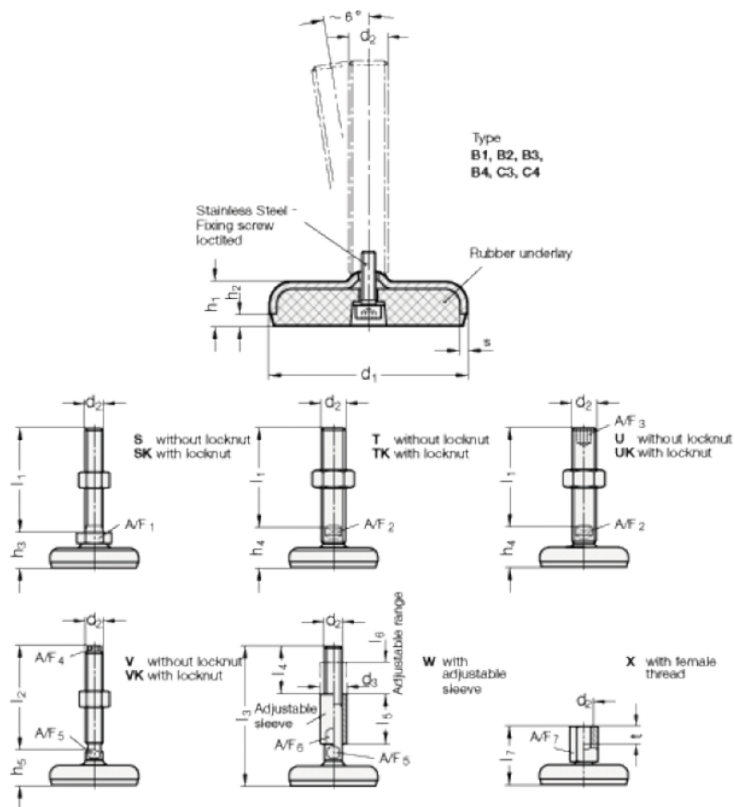

# Data Sheet

Article number: 203180M1652C3X

Description:

GN 31-80-M16-52-C3-X

Note:

X With female thread, External hexagon

## Measures

A/F7	=	22
d1	=	80
d2	=	16
h1	=	18
h2	=	5
l7 +4.0/0	=	52
s	=	3
t	=	16